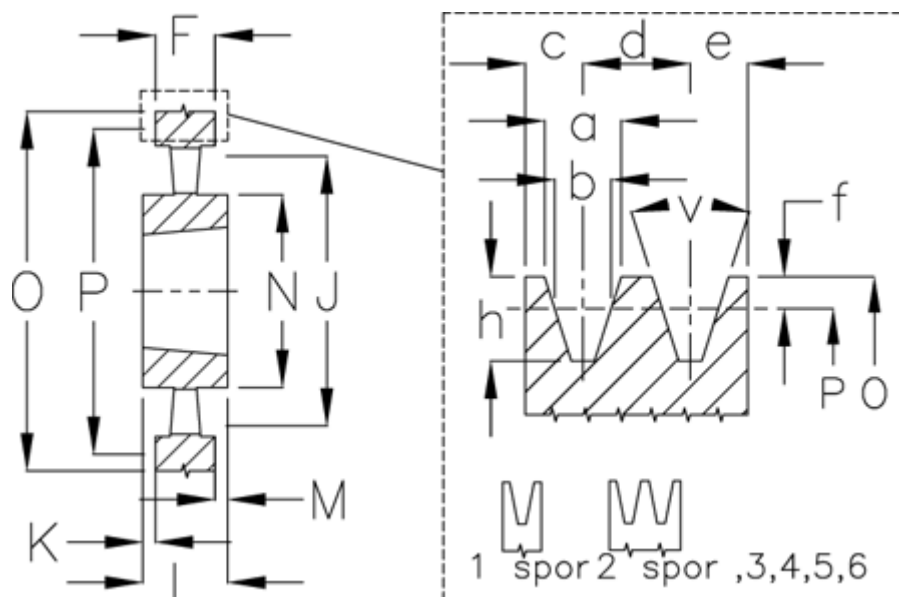

Article number: 604110045001

Description: V-belt pulley SPA 450/1 TL2012

Measures

a	= 12.7	For bush	= 2012	O	= 455.5
b	= 11.0	h	= 13.8	P	= 450
Bush ζ max	= 50	J	= 415	Type	= SPA
c	= 10.0	K	= -	v	= 38 grader
d	= 15.0	L	= 32		
e	= 10.0	m	= 12.0		
f	= 2.8	N	= 112		
F	= 20	Number of ribs	= 1		